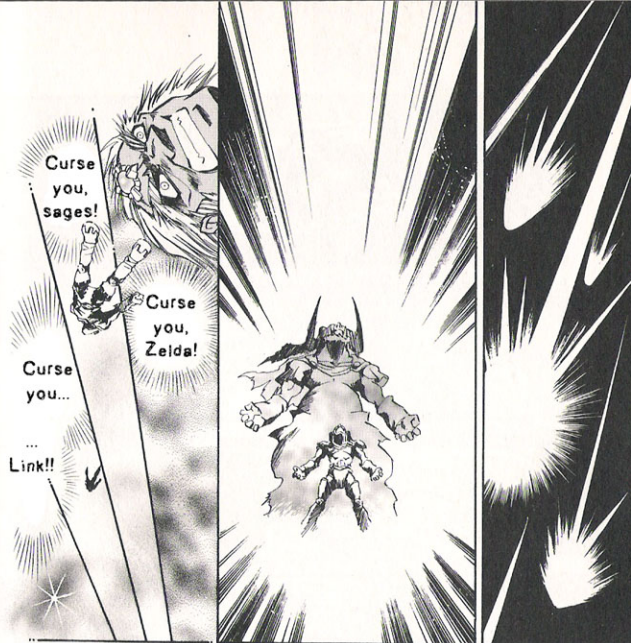

To deliver
the final
blow to the
Evil King...

And...

Link... the
Master
Sword is
speaking...

It's giving
you its
greatest
power...

Six Sages,
now!!

Ancient gods
that created
Hyrule--!!

Now, open
the sealed
door...

Seal the
incarna-
tion of evil
within the
dark
world!

Ganondorf
has been
sealed into
the dark
world.

Thank you,
Link.

It's finally
over, isn't it?

But... that
was a very
foolish action.

As a result, he
obtained the Tri-
force... and you
got dragged into
this whole mess.