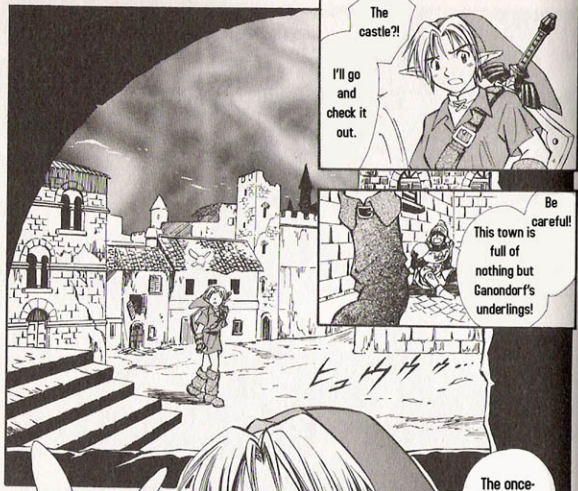

You're that boy that was running around in the castle, giving us trouble, right?

You've become a wonderful hero.

Th-Thanks a lot. You saved me. ...You're...

He took over the beautiful Hyrule, and turned it into a land of monsters.

That guy... got a hold of the Triforce of Power and became the Evil King...

It's Ganondorf.

What's happening in Hyrule now?

Princess Zelda!

Where is she?!

And now, he's searching for the Ocarina of Time that the princess has.

Now, all of Hyrule Castle has fallen into Ganondorf's hands...
Damn it...

I don't know. Ever since she escaped with Mistress Impa, her whereabouts have been unknown.

That little shrimp was the... Hero of Time?!

Impossible...

Damn...it...

The castle?!

I'll go and check it out.

Be careful!
This town is full of nothing but Ganondorf's underlings!

...
Ugh
...

The once-bustling castle market is now...

Then, hide in my hat for now.