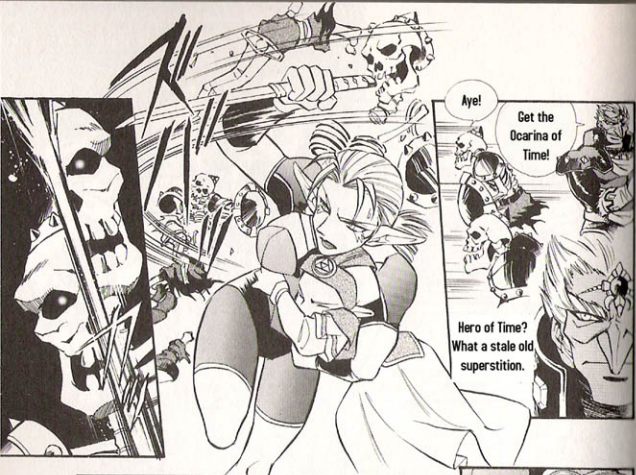

第6回

Birth of the  
Hero of Time

Ganondorf is starting a rebellion!

It's a coup d'etat!

I will obtain the power of the Triforce, and become the King of Hyrule.

No, the ruler of the entire world!

In order to save Hyrule, the Hero of Time will surely appear!

No, YOU never will.

To defeat you!

What... a...

...joke..\*

LITTLE GIRL!

\*This part was unbelievably hard to translate, and this is the best I came up with. If you have a better translation, let me know.

Aye!