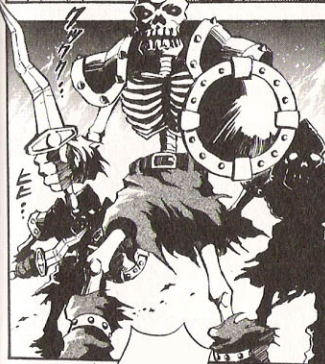

第6回

Birth of the  
Hero of Time

Ganondorf is starting a rebellion!

It's a coup d'etat!

I will obtain the power of the Triforce, and become the King of Hyrule.

No, the ruler of the entire world!

In order to save Hyrule, the Hero of Time will surely appear!

No, YOU never will.

To defeat you!

What... a...

...joke..\*

LITTLE GIRL!

\*This part was unbelievably hard to translate, and this is the best I came up with. If you have a better translation, let me know.

Aye!